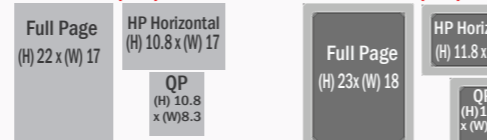

All Quantity	\$ 6'500
--------------	-------	----------

SPACE SIZE

Trim Size (cm)

Bleed Size (cm)

JOB VACANCY

Trim Size (cm)

Bleed Size (cm)

RATES

Homepage

Top Banner	\$ 700
Rectangle Right	\$ 600
Rectangle Left	\$ 600
Bottom Banner	\$ 500
Page Peel	\$ 900
Welcome Ad Page Peel	\$ 1100

All Internal Pages

Rectangle Right #1	\$ 500
*Rectangle Right #2	\$ 600
Rectangle Left (both)	\$ 500

*Rectangle Right #2 is the only banner that is present in the subscription page

TECHNICAL INFORMATION

Ad Placement	Dimensions (Width - Height in pixels)	Max File Size
Top Banner	468-60	70 Kb
Rectangle Right	180-150	70 Kb
Rectangle Left	160-600	40 Kb
Bottom Banner	728-90	70 Kb
Page Peel	Small Picture: (W) 100 pixels (H) 100 pixels	10 Kb
	Big Picture: (W) 650 pixels (H) 650 pixels	10 Kb
Rectangle Right #1	180-150	70 Kb
*Rectangle Right #2	160-600	40 Kb
Rectangle Left (both)	180-150	70 Kb