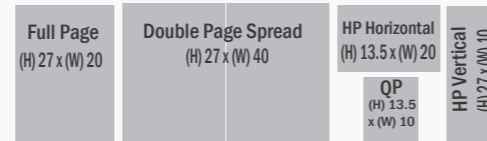

JOB VACANCIES

Full Page (4C)	\$ 4'000
Half Page (4C)	\$ 2'700
Quarter Page (4C)	\$ 1'700
Full Page (B&W)	\$ 2'700
Half Page (B&W)	\$ 1'700
Quarter Page (B&W)	\$ 1'000

SPECIAL DISTRIBUTION (W/OUT PRINTING)

All Quantity	\$ 6'500
--------------	-------	----------

SPACE SIZE

Trim Size (cm)

Bleed Size (cm)

JOB VACANCY

Trim Size (cm)

Bleed Size (cm)

RATES